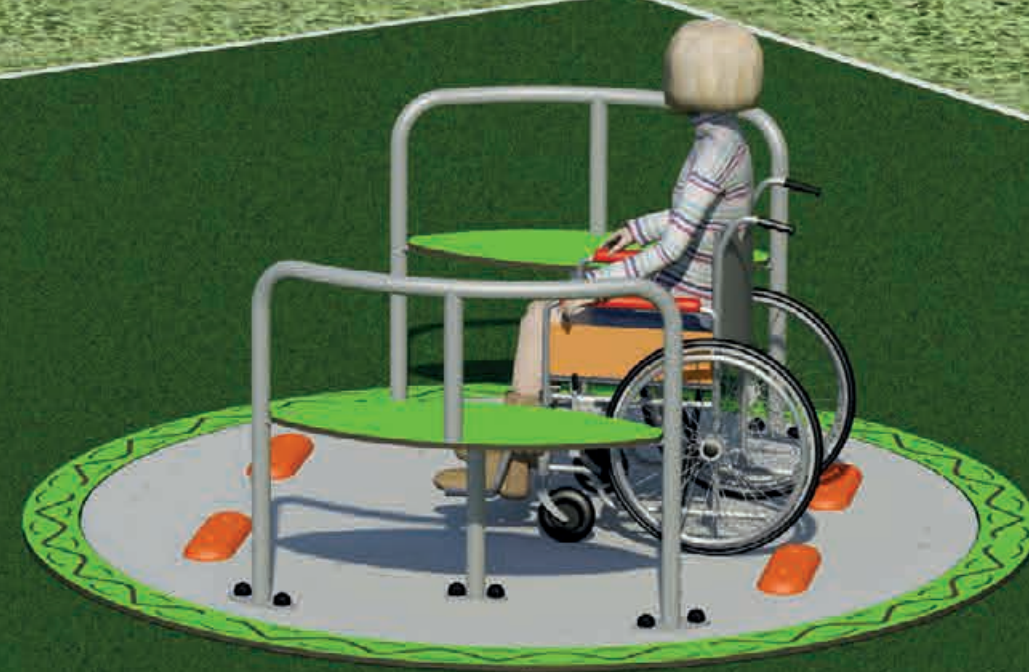

Batcombe Play Area

- Option One

Inclusive Nest Swing

Inclusive Wheelchair Friendly Roundabout with two seats

Scramble & Slide

20m Cableway with Mound

Basketball Hoop

2 x Heavy Duty Goal Ends

Batcombe Play Area - Option Two

Playzone Puzzle & slide

- 1.2m Stairs
- 1.2m Inclusive Slide
- Net Bridge
- Binocular Rail
- Net Climber
- Mirror Panel
- Puzzle Panel
- Head Through Panel
- Hoop Climb
- Abacus Panel

10 Activities!

Inclusive Wheelchair Friendly Roundabout with 2 x Seats

20m Cableway with Mound

Basketball Hoop

Inclusive Nest Swing

2 x Heavy Duty Goal Ends