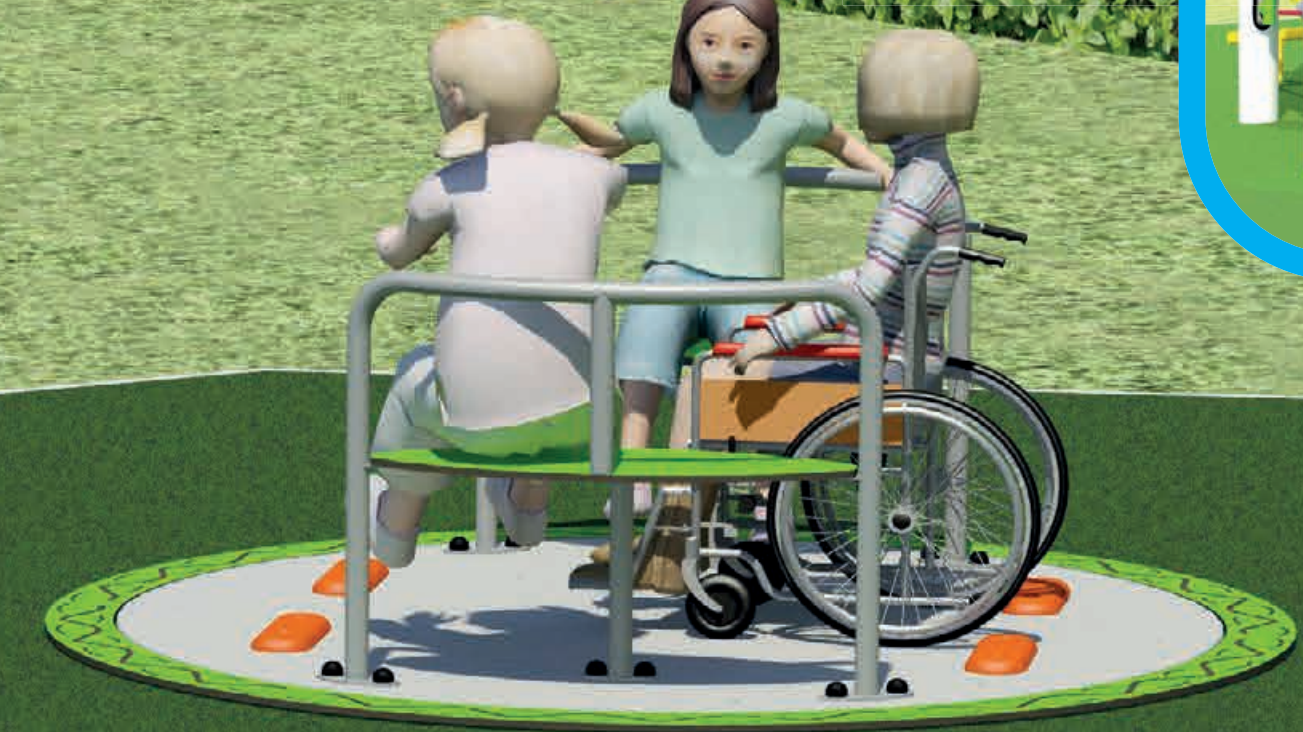

Batcombe Play Area

- Option One

Inclusive Nest Swing

Inclusive Wheelchair Friendly Roundabout with two seats

Scramble & Slide

20m Cableway with Mound

Basketball Hoop

2 x Heavy Duty Goal Ends

Batcombe Play Area - Option Two

Playzone Puzzle & slide

- 1.2m Stairs
- 1.2m Inclusive Slide
- Net Bridge
- Binocular Rail
- Net Climber
- Mirror Panel
- Puzzle Panel
- Head Through Panel
- Hoop Climb
- Abacus Panel

10 Activities!

Inclusive Wheelchair Friendly Roundabout with 2 x Seats

20m Cableway with Mound

Basketball Hoop

Inclusive Nest Swing

2 x Heavy Duty Goal Ends